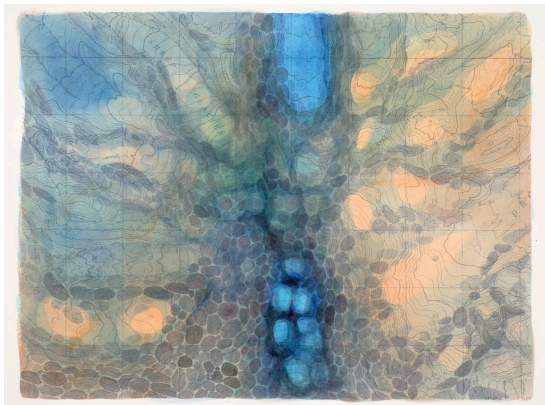

Cynthia Camlin's upcoming exhibit, *Glacial Speed*, will be shown for the first time at 1708 Gallery on Friday, July 9 and will be on view through Saturday, August 14. Join us for the opening reception on Friday, July 9 from 5:30 p.m. to 7:30 p.m. The reception will feature a talk by the artist at 6:00 p.m.

Through watercolor washed screen prints and video, *Glacial Speed* portrays the phases of a melting glacier. The 80 screen prints shown are depictions of a USGS map featuring glaciers at Mt. Sanford in Alaska. Over the course of two years, Camlin painted each print individually using washes and crystal-like abstract forms to represent the passing of time and how it affects the topography of the glaciers.

With her work, Camlin explores "how it would look for a glacier to melt, if you could watch the changes year to year, decade to decade from above." To enforce the feeling of change, and bring a stronger sense of connection to the paintings, the exhibition also features a video slideshow. The video, complete with sound connects, simultaneously constructs and collapses time over the course of a 4 minute loop.

Since 2004, Camlin has been exploring in abstract and representational ways, ideas of the natural and the sublime. In her more current work, she has been "reinsert[ing] the formal process of abstract, crystallized forms into the space of icy landscapes, attempting to bring disparate graphic languages into unsteady equilibriums."