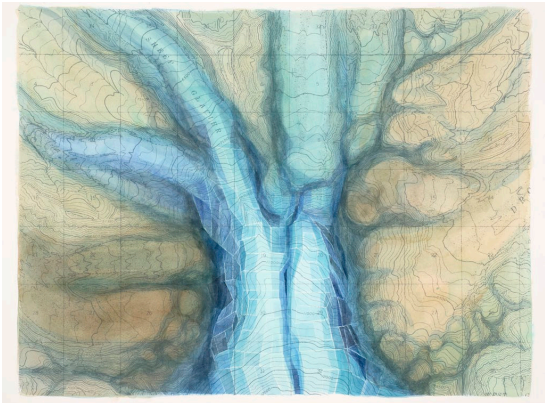

Cynthia Camlin's upcoming exhibit, *Glacial Speed*, will be shown for the first time at 1708 Gallery on Friday, July 9 and will be on view through Saturday, August 14. Join us for the opening reception on Friday, July 9 from 5:30 p.m. to 7:30 p.m. The reception will feature a talk by the artist at 6:00 p.m.

Through watercolor washed screen prints and video, *Glacial Speed* portrays the phases of a melting glacier. The 80 screen prints shown are depictions of a USGS map featuring glaciers at Mt. Sanford in Alaska. Over the course of two years, Camlin painted each print individually using washes and crystal-like abstract forms to represent the passing of time and how it affects the topography of the glaciers.

With her work, Camlin explores "how it would look for a glacier to melt, if you could watch the changes year to year, decade to decade from above." To enforce the feeling of change, and bring a stronger sense of connection to the paintings, the exhibition also features a video slideshow. The video, complete with sound connects, simultaneously constructs and collapses time over the course of a 4 minute loop.

IMAGE CREDITS: from top to bottom: *Glacial Speed, Frame 29*; *Glacial Speed, Frame 42*; *Glacial Speed, Frame 45*; all pieces: 22" x 30", watercolor and screen print on Arches cold press watercolor paper, 2007-09